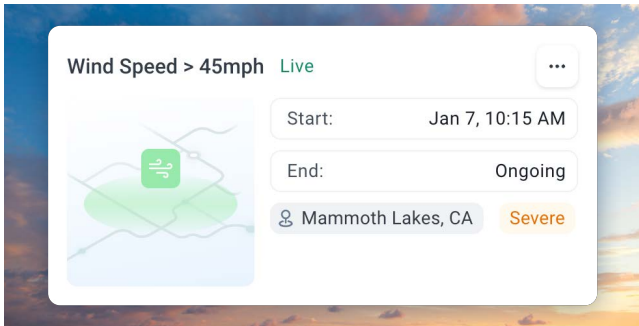

Streamline Weather Decision Making

Whether you oversee multiple business locations, maintain roadways, protect your communities, or ensure the safety of a large workforce, Weather Logic is your all-in-one tool. Monitor, assess, and respond to weather conditions in your own backyard, region, or around the globe and make quick, informed decisions without requiring meteorological expertise.

Our user-friendly dashboard and features provides customizable alert thresholds, detailed weather timelines, historical views, and an interactive map to give you a complete view of how weather impacts your operations.