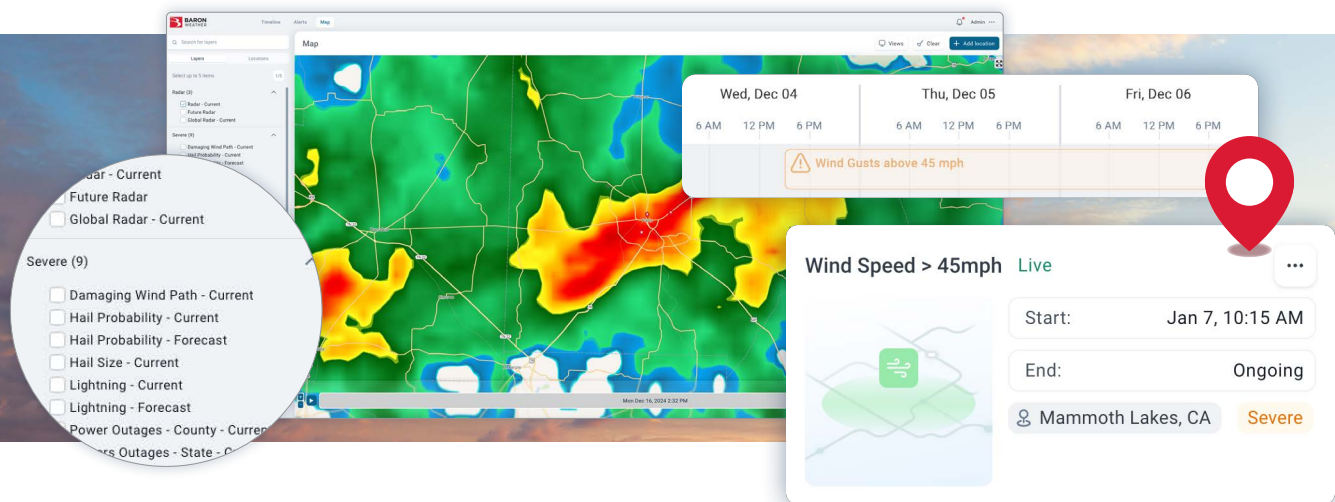

Empowering Your Business to Tackle Any Weather Challenge

In today's challenging climate, safeguarding your organization's assets, locations, and workforce from weather hazards is crucial.

Weather Logic is the ultimate solution, equipping your organization with seamless weather decision support using an advanced alerting solution based on your unique weather criteria. Simplify weather data analysis and deliver the fast alerts and insights you need to stay ahead of the storm – protecting what matters most.

- Simplify weather risk management
- Trigger custom-configured alerts with any combination of data products
- Enact a swift response to weather threats
- Combine hyper-local specificity with real-time weather data

Streamline Weather Decision Making

Whether you oversee multiple business locations, maintain roadways, protect your communities, or ensure the safety of a large workforce, Weather Logic is your all-in-one tool. Monitor, assess, and respond to weather conditions in your own backyard, region, or around the globe and make quick, informed decisions without requiring meteorological expertise.

Our user-friendly dashboard and features provides customizable alert thresholds, detailed weather timelines, historical views, and an interactive map to give you a complete view of how weather impacts your operations.