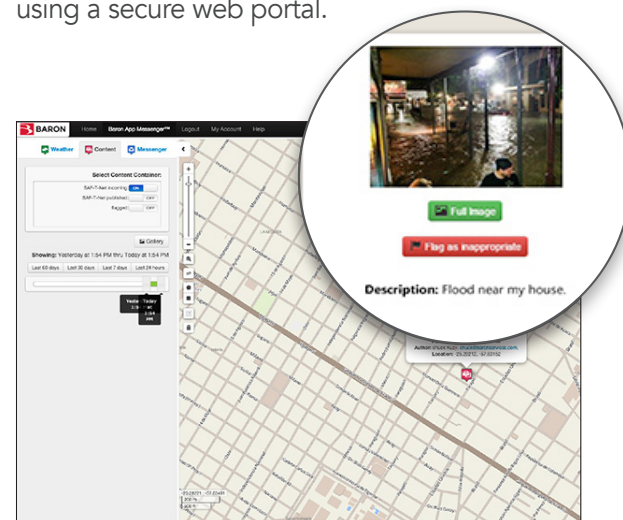

### Current Conditions SDK

Deliver current temperatures, precipitation, sky conditions and more, along with 24-hour forecast conditions and 7-day forecasts, through your current app. A web editor allows you to tweak the forecast to your liking, ensuring it's accurate and consistent with the rest of your outreach.

### Map SDK

A polished, pinch-to-zoom map with radar data, time lapses, satellite imagery, tropical tracks and more. You choose the dataset that's right for you. Other available products include lightning and Baron Storm Tracks for precision tracking of severe weather. Additional custom data from the Baron Weather API is also available, as requested.

### Baron Pinpoint Alerting SDK

All the power of automated Baron weather alerts, in your existing app. Notify those in harm's way when—and where—it matters. Location-specific Baron Pinpoint Alerting keeps users notified of severe weather approaching up to sixteen custom locations, plus the user's current mobile location. Additionally, an exclusive tornado threat index identifies the likelihood of a tornado developing using a simple ranking of low, medium and high risk. You can also send custom push notifications to geo-fenced areas of your choosing, using a secure web portal.