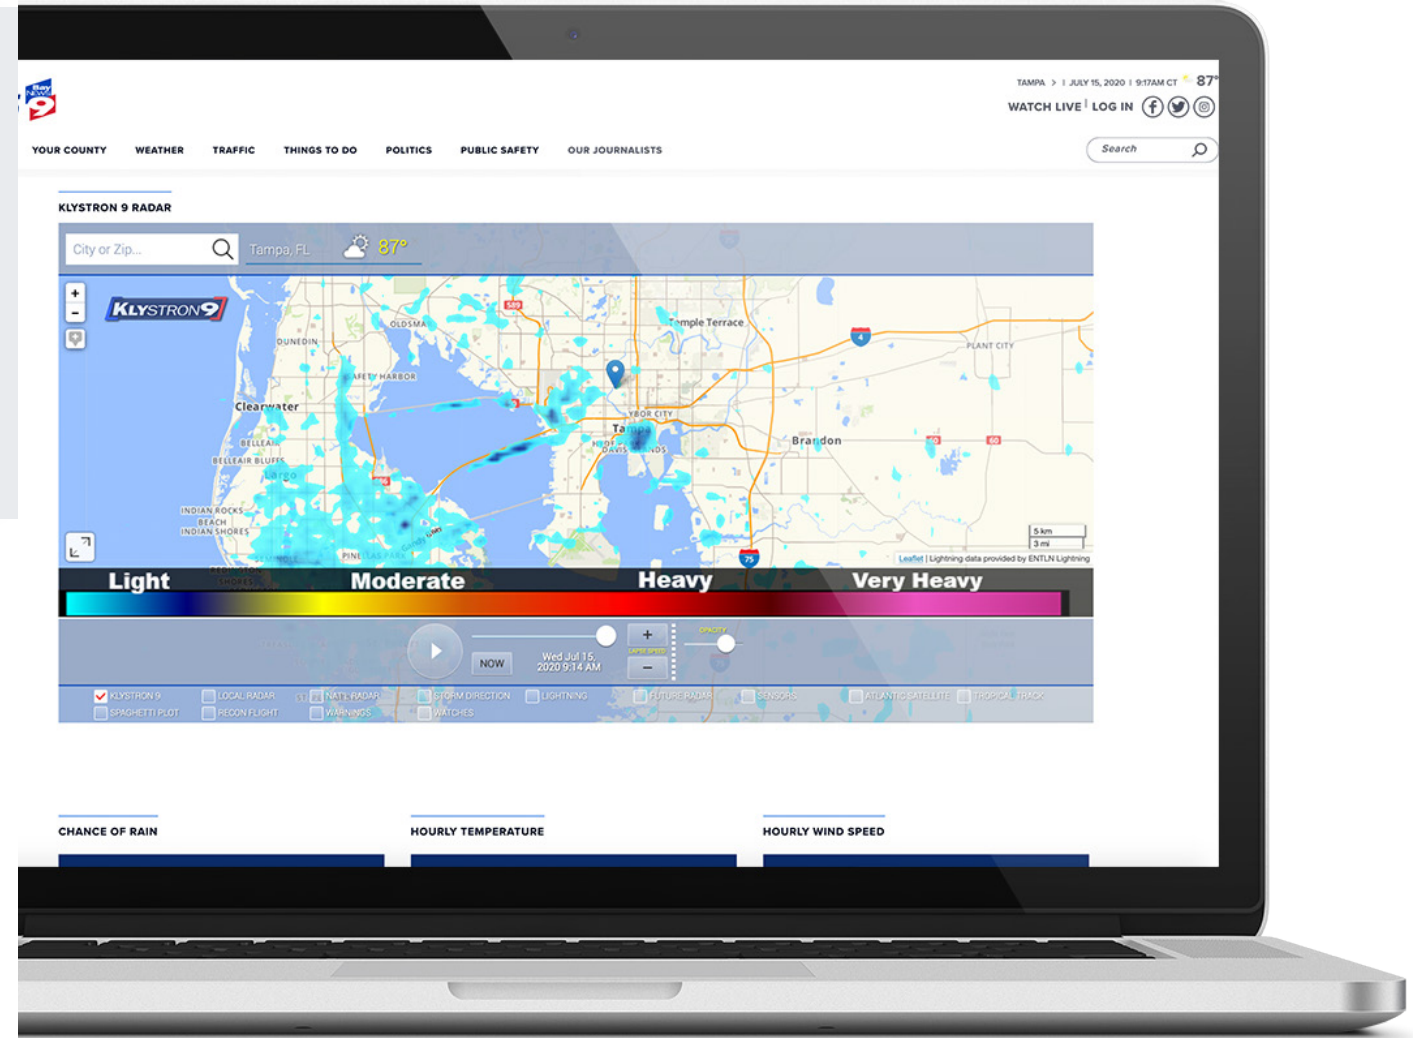

Baron Pinpoint Alerting SDK

All the power of automated Baron weather alerts, in your existing app. Notify those in harm's way when—and where—it matters. Location-specific Baron Pinpoint Alerting keeps users notified of severe weather approaching up to sixteen custom locations, plus the user's current mobile location. Additionally, an exclusive tornado threat index identifies the likelihood of a tornado developing using a simple ranking of low, medium and high risk. You can also send custom push notifications to geo-fenced areas of your choosing, using a secure web portal.