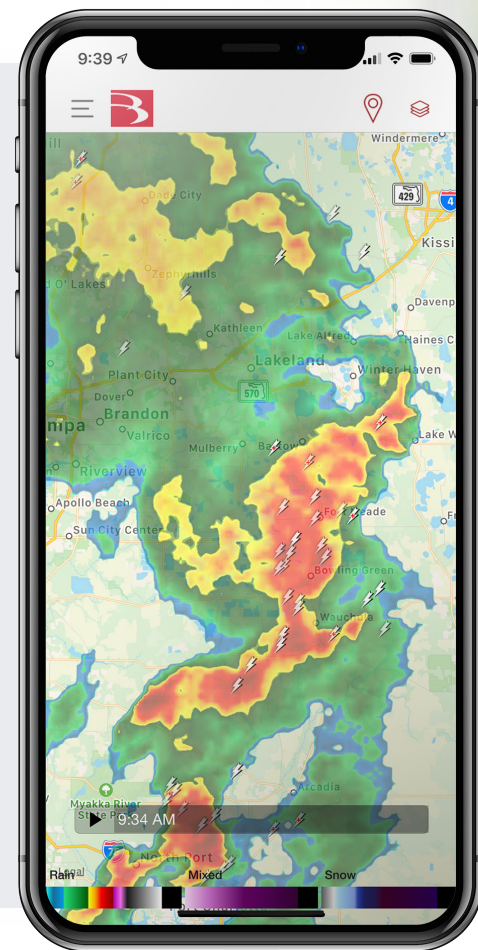

A flexible and reliable API delivers global data, nationwide radar, lightning and other must-haves, as well as precision-engineered data available nowhere else. You can easily implement Baron weather information into practically any application you are building—all while elevating your brand awareness and aiding customers' decision-making in any weather scenario.

### Standard Data Includes:

- Current conditions
- 24-hour and 7-day forecasts
- National radar map with time lapses
- Satellite imagery, temperature and wind speed maps
- National Weather Service watches and warnings (on the map and via push notifications)
- Location-specific exclusive Baron alerts for severe weather and tornadoes
- Future Radar (1, 24 hour)
- National Hurricane Center tropical tracks and spaghetti plots
- Earthquakes
- Lightning

### Expanded Reach

Baron white-label apps allow you to reach your audience on any iOS and Android device, with daily weather essentials, a radar map and more. Exclusive alerts for potential tornadoes deliver unique capabilities you can't get elsewhere. Multiple advertising opportunities exist within the app, increasing revenue potential.

### Map SDK

A polished, pinch-to-zoom map with radar data, time lapses, satellite imagery, tropical tracks and more. You choose the dataset that's right for you. Other available products include lightning and Baron Storm Tracks for precision tracking of severe weather. Additional custom data from the Baron Weather API is also available, as requested.