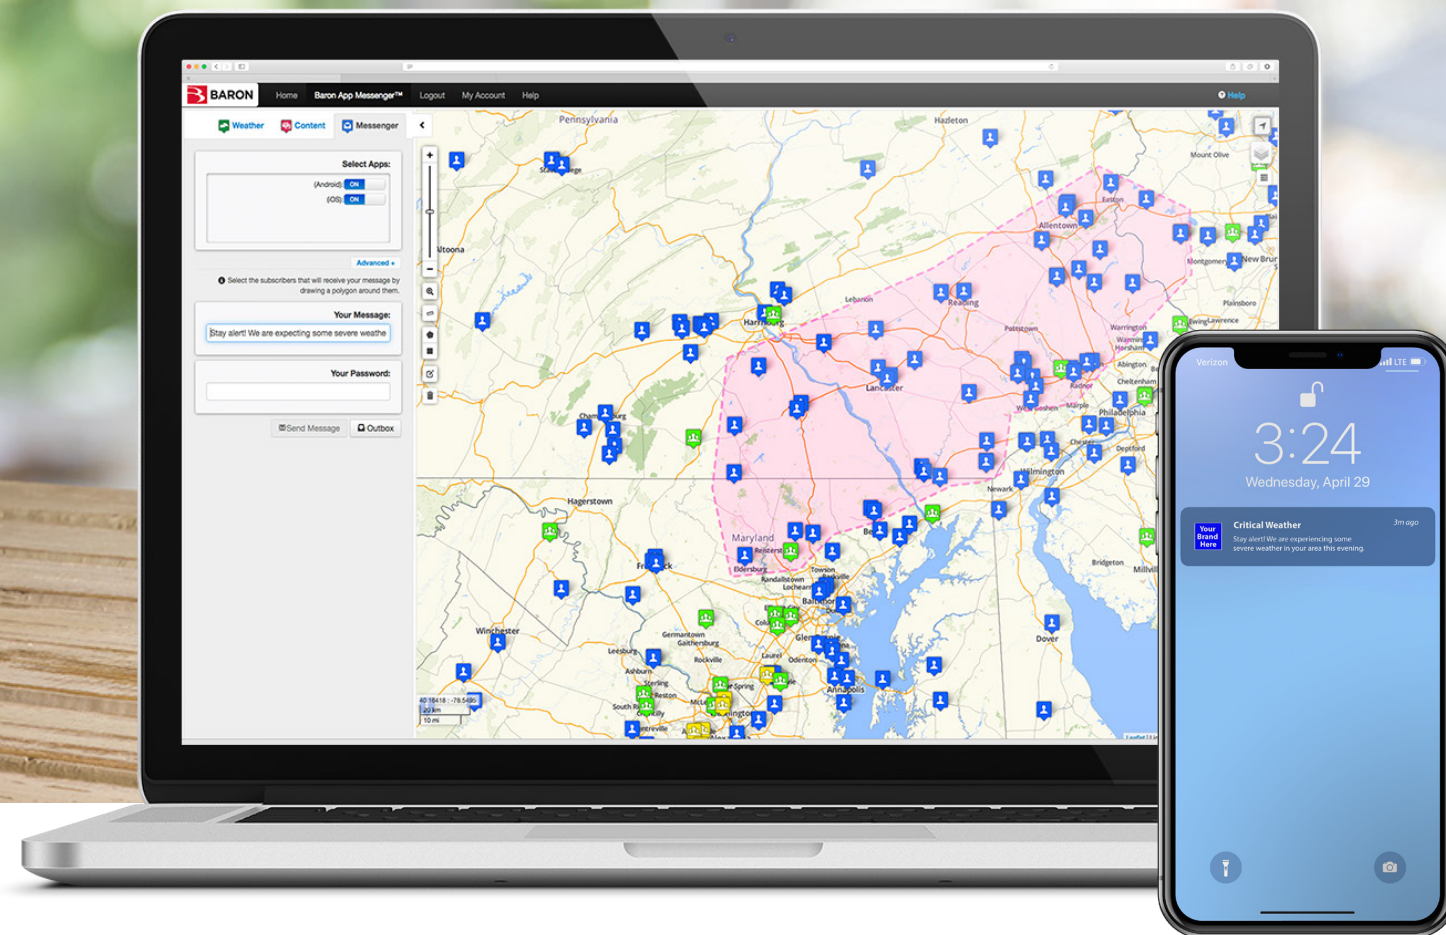

## Evaluate Your Digital Solution

Digital solutions from Baron allow you to integrate superior weather information into your products and services, including apps, websites and custom development projects.

A flexible and reliable API delivers global data, nationwide radar, lightning and other must-haves, as well as precision-engineered data available nowhere else. You can easily implement Baron weather information into practically any application you are building—all while elevating your brand awareness and aiding customers' decision-making in any weather scenario.

### Standard Data Includes:

- Current conditions
- 24-hour and 7-day forecasts
- National radar map with time lapses
- Satellite imagery, temperature and wind speed maps
- National Weather Service watches and warnings (on the map and via push notifications)
- Location-specific exclusive Baron alerts for severe weather and tornadoes
- Future Radar (1, 24 hour)
- National Hurricane Center tropical tracks and spaghetti plots
- Earthquakes
- Lightning

### Expanded Reach

Baron white-label apps allow you to reach your audience on any iOS and Android device, with daily weather essentials, a radar map and more. Exclusive alerts for potential tornadoes deliver unique capabilities you can't get elsewhere. Multiple advertising opportunities exist within the app, increasing revenue potential.