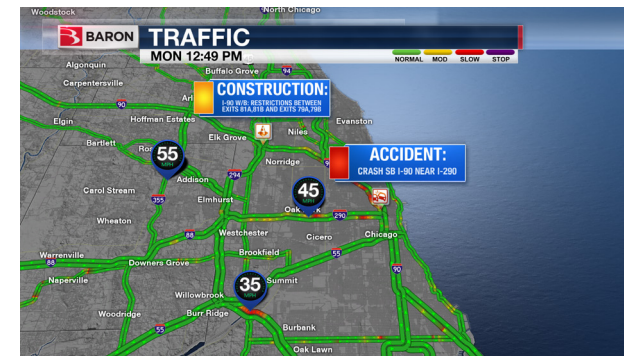

WEATHER AND TRAFFIC TOGETHER

THE BARON EXPERIENCE

WPKY TRAVEL TIMES

| | | | |
|-------|-------------------------|------------|---------------|
| 65 NB | Gene Snyder to Downtown | 10 MINUTES | 65 AVG. SPEED |
| 71 SB | La Grange to Downtown | 21 MINUTES | 65 AVG. SPEED |

BARON
Critical Weather Intelligence

DRIVE YOUR BUSINESS

Seamlessly integrated into the Lynx system, Baron Traffic is a fast, precise solution for both traffic and weather. Packing high-quality traffic data, high-resolution mapping with flexible graphics—along with the weather prowess you’ve come to expect—it’s another way we’re helping increase your revenue while growing your reputation and brand.

- Identify traffic impediments quickly, showing accidents, stalled vehicles, closed roads and more with a single click
- Plot flow data over major and minor roads within your DMA
- Display auto-calculated drive times for any routes
- Sell multiple traffic sponsorships, with unique logos and graphics for each traffic report
- Live images through Vizion’s network of more than 32,000 traffic cameras in the United States
- Draw your own flow data, giving you more control, and helping show anticipated traffic impacts for upcoming events
- Combine traffic with weather data for an accurate and more complete story

PRECISION AT THE SPEED OF LIFE

Your audience expects accurate and fast information that helps them decide the best routes to take. That’s why Baron Traffic is fast and easy to get the latest traffic information to air and social. Plus, powered by MapQuest and other proven data sources*, it delivers to your newsroom the same commitment to accuracy as our weather data.