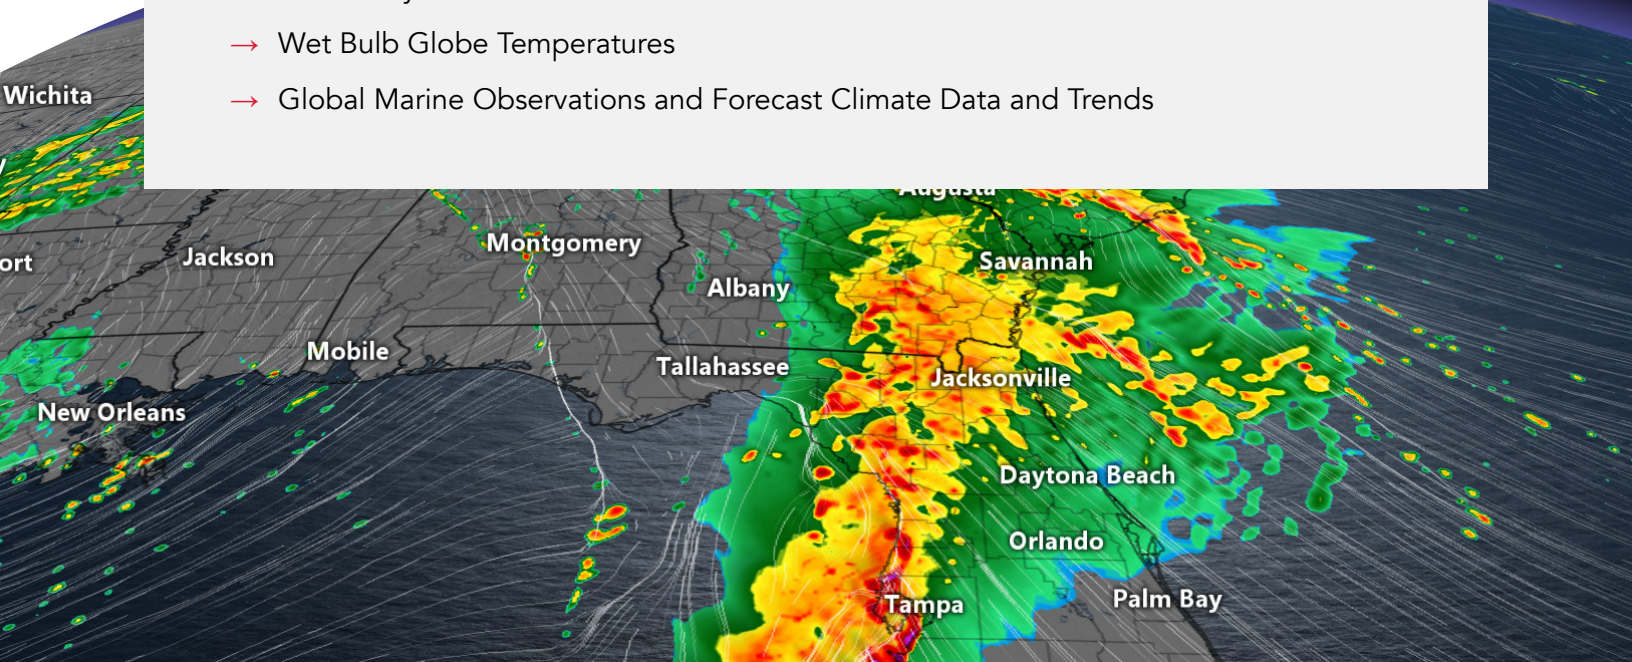

Exclusive Weather Data for Every Application

Baron provides a complete catalog global meteorological data including many exclusive Baron products that provides increased weather intelligence for any industry or organization. Our specialized catalogue of current, forecast, and historical weather data is deployed across many business and government platforms.

- → Aviation
- → Insurance
- → Media
- → Fleet
- → Public Safety
- → Government
- → Automotive
- → Business Continuity
- → Stadiums / Venues

Baron Exclusive Products

- → Baron High Resolution Forecast Model
- → Exclusive Baron Severe Weather Detection Tools
- → Patented Baron Road Weather Conditions and Forecast
- → Global Baron Aviation Data for All Conditions and Planning
- → Forecast, Live and Historical Lightning Data
- → Global Live Radar
- → Air Quality and UV
- → Wet Bulb Globe Temperatures
- → Global Marine Observations and Forecast Climate Data and Trends